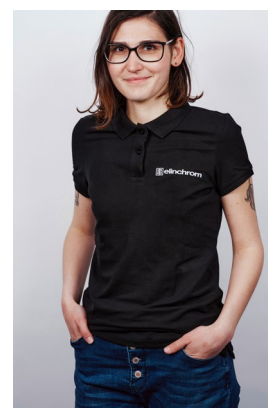

Elinchrom Polo Women / Men

The Elinchrom Polo is black with a small Elinchrom logo on the front. Very comfortable, made of 100% cotton (organic cotton), the polo shirt is available in all sizes.

Elinchrom Hoodie

The Elinchrom Hoodie is black with a typeface inspired by the famous American universities hoodies on the front and a big Elinchrom logo on the back. Also visible, a tagline on the right arm. Very comfortable, made of 100% cotton, this hoodie is available in all sizes.

Elinchrom Caps Black / Pink

A baseball-inspired cap with a big Elinchrom logo icon on the front, available in black and pink, because why not.

Elinchrom Notebook

A very simple notebook with just blank pages dedicated to creators who want to sketch or draw a setup, make a quick note, or any idea that inspires for the next adventure.

Elinchrom Stainless Steel Water Bottle

A classy, unique, and strong water bottle in black with Elinchrom written in chrome.

ELINCHROM MERCHANDISING

CODE NUMBERS & RETAIL PRICE

POLO SHIRTS

Elinchrom Polo Women XS	71510	34 € / 42 \$ *
Elinchrom Polo Women S	71511	34 € / 42 \$ *
Elinchrom Polo Women M	71512	34 € / 42 \$ *
Elinchrom Polo Women L	71513	34 € / 42 \$ *
Elinchrom Polo Women XL	71514	34 € / 42 \$ *
Elinchrom Polo Men S	72500	34 € / 42 \$ *
Elinchrom Polo Men M	72501	34 € / 42 \$ *
Elinchrom Polo Men L	72502	34 € / 42 \$ *
Elinchrom Polo Men XL	72503	34 € / 42 \$ *
Elinchrom Polo Men XXL	72504	34 € / 42 \$ *