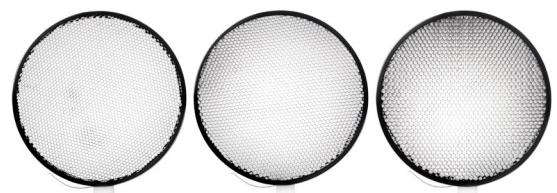

The included 30-degree grid limits the light spread and provides a soft-edged pool of light on the backgrounds and sharp shadows of the subject.

Additional grids of 20 and 12 degrees are available, and this reflector can be used with the Barndoor Kit to further shape light and add filters.

The Elinchrom Grid Kit 21cm (8.3") includes all available Elinchrom 21cm (8.3") round grids. There is one 30-degree, one 20-degree, and one 12-degree grid. The different angles give you control on how tight the beam of light is. The smaller the angle, the more focused the beam. Our grids are painted in black to prevent light from bouncing off the sides.

This kit also includes the Elinchrom Grid Bag. Elinchrom has designed it to transport and store up to 4 grids and similar accessories, in a safe and convenient way.

BOX CONFIGURATION

EL26011

1x Grid Bag	EL33217
1x 12° Grid 21cm (8.3")	EL26054
1x 20° Grid 21cm (8.3")	EL26053
1x 30° Grid 21cm (8.3")	EL26052

MSRP*

Euro 129 / USD 159

Excluding Taxes

*Manufacturer suggested retail price

ELINCHROM ACCESSORIES

DESCRIPTION & RETAIL PRICE

Barndoor 21cm (8.3") Kit - EL26041

The Elinchrom Barndoor 21cm (8.3") Kit includes a Light Carrier, two rectangular barndoor blades of 20x15cm (7.9x 5.9"), and four trapezium barndoor blades of 20x15cm (7.9x 5.9").