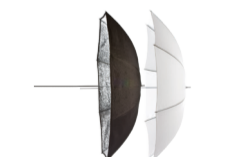

1x	Deflector Set
----	---------------

TRIPOD SETS

Tripod Set 2 (30162)

2x	Tripod 88-235 cm
1x	EL-Carrying bag

SKYPORT SETS

EL-Skyport Universal Plus set (19370)

1x	EL-Skyport transmitter Plus
1x	2.5 mm sync cord to PC
1x	EL-Skyport receiver Plus
1x	3.5 mm to 3.5 mm sync cord
1x	3.5 mm to 6.35 mm adapter
2x	Wrist strap

UMBRELLA SETS

ECO Umbrella Set (26062)

1x	Eco Translucent Umbrella 83 cm
1x	Eco Silver Umbrella 85 cm

Umbrella Portrait Kit (26363)

1x	Silver deep Ø 105 cm (41")
1x	Translucent deep Ø 105 cm (41")

Umbrella To Go Kit (26362)