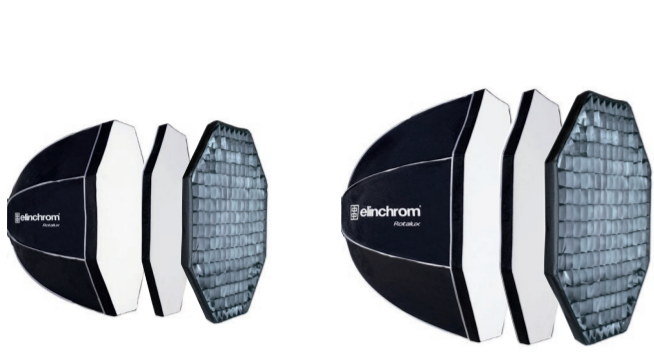

Rotalux Deep Octa 70 cm (27.5") (26650) External Diffuser (26702) Rotagrid Octa (26781)
Rotalux Deep Octa 100 cm (39") (26648) External Diffuser (26716) Rotagrid Octa (26777)

SPEEDRINGS FOR ROTALUX

ROTALUX INDIRECT