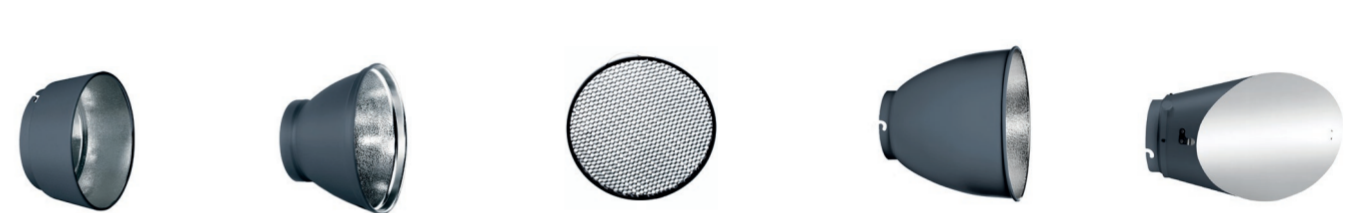

REFLECTORS, GRIDS & ADAPTERS

Wide Reflector 16 cm (6.3") (26170)
Standard Reflector 21 cm (8.3") (26171)
Grids 21 cm (8.3") 12° (26054) 20° (26053) 30° (26052)
High Performance Reflector 26 cm (10.2") (26071)
Background Reflector 32 x 21 cm (12.5x8.3") (26066)