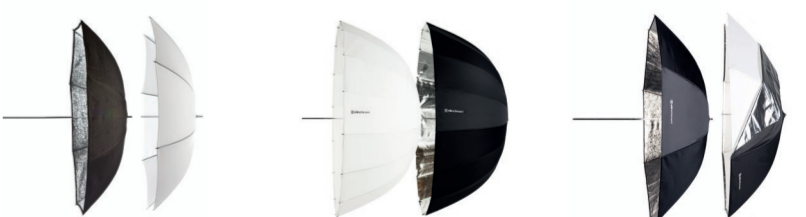

ECO Umbrella Kit (26062)
Umbrella Portrait Kit (26363)
Umbrella To Go Kit (26362)